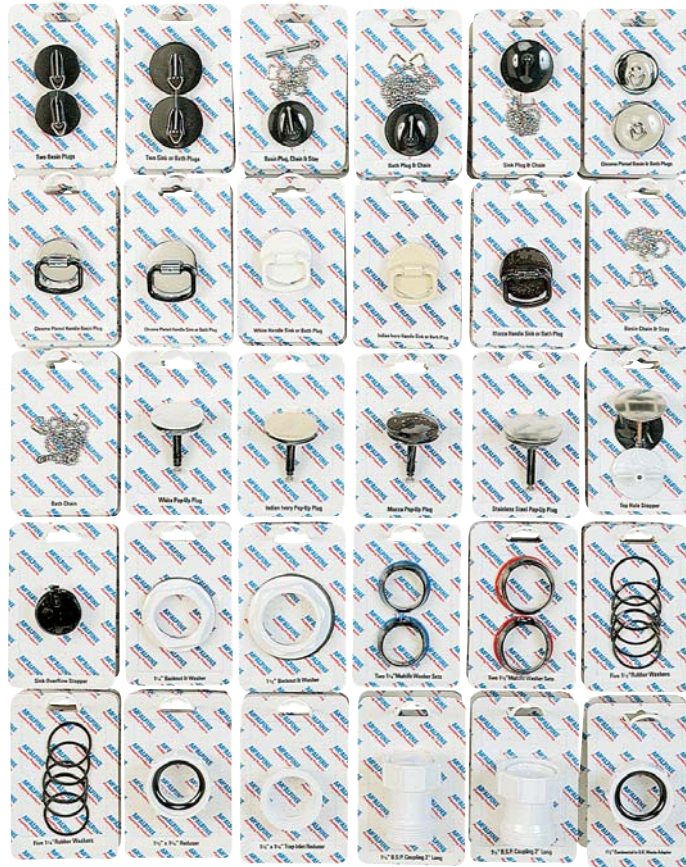

Backnuts

	Code
 White Plastic with Rubber Washer	
1 1/4" x 60mm Flange	BN1
1 1/2" x 70mm Flange	BN2
1 1/2" x 85mm Flange	BN3
2" x 75mm Flange	BN5

Tap Hole Stoppers

	Stainless Steel	Code
	16mm long thread	TAPSTOP-SS
	40mm long thread	TAPSTOP-SS40
	White Plastic	Code
	17mm long thread	TAPSTOP-WH

Overflow Stopper

	Black Plastic	Code
	17mm long thread	O/FSTOP-BL

Soap Dispenser

	Sink 1/2 litre bottle with CP Plastic Top	Code
		SOAP-CP

Card Description

- 1 Two Basin Plugs
- 2 Two Sink or Bath Plugs
- 3 Basin Plug, Chain & Stay
- 4 Bath Plug & Chain
- 5 Sink Plug & Chain
- 6 Chrome Plated Basin & Bath Plugs
- 7 Chrome Plated Handle Basin Plug
- 8 Chrome Plated Handle Sink or Bath Plug
- 9 White Handle Sink or Bath Plug
- 10 Indian Ivory Handle Sink or Bath Plug
- 11 Mocca Handle Sink or Bath Plug
- 12 Basin Chain & Stay
- 13 Bath Chain
- 14 White Pop-Up Plug
- 15 Indian Ivory Pop-Up Plug
- 16 Mocca Pop-Up Plug
- 17 Stainless Steel Pop-Up Plug
- 18 Tap Hole Stopper
- 19 Sink Overflow Stopper
- 20 1 1/4" Backnut & Washer
- 21 1 1/2" Backnut & Washer
- 22 Two 1 1/4" Multifit Washer Sets
- 23 Two 1 1/2" Multifit Washer Sets
- 24 Five 1 1/4" Rubber Washers
- 25 Five 1 1/2" Rubber Washers
- 26 1 1/2" x 1 1/4" Reducer
- 27 1 1/2" x 1 1/4" Trap Inlet Reducer
- 28 1 1/4" BSP Coupling 2" Long
- 29 1 1/2" BSP Coupling 2" Long
- 30 1 1/2" European to UK Waste Adaptor