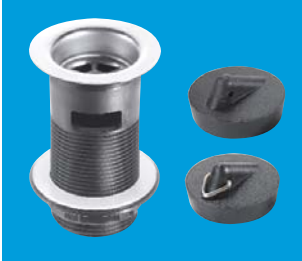

Centre Pin Model with Backnut and Washer for basin bracket if required

1¼" x 60mm Flange: Plug	BSW11P
1¼" x 60mm Flange: Plug with CP Chain and Stay	BSW11PC

Backnut Basin Wastes - Chrome Plated Plastic

Backnut Model

1¼" x 60mm Flange x 3½" Tail: Slotted: Plug	BW1
1¼" x 60mm Flange x 3½" Tail: Unslotted: Plug	BW1A

Backnut Model

1¼" x 60mm Flange x 3½" Tail: Slotted: CP Plug	CW1
--	------------

Basin Waste Outlets

Backnut Basin Wastes - Stainless Steel Flange

Backnut Model

	Code
1 1/4" x 60mm Flange x 3 1/2" Tail: Slotted: Plug	BSW1
1 1/4" x 60mm Flange x 3 1/2" Tail: Unslotted: Plug	BSW2

Backnut Model

1 1/4" x 60mm Flange x 3 1/2" Tail: Slotted: Plug	BSW12
1 1/4" x 60mm Flange x 3 1/2" Tail: Slotted: Plug with Triangle	BSW12T
1 1/4" x 60mm Flange x 3 1/2" Tail: Slotted: Plug with CP Chain and Stay	BSW12C