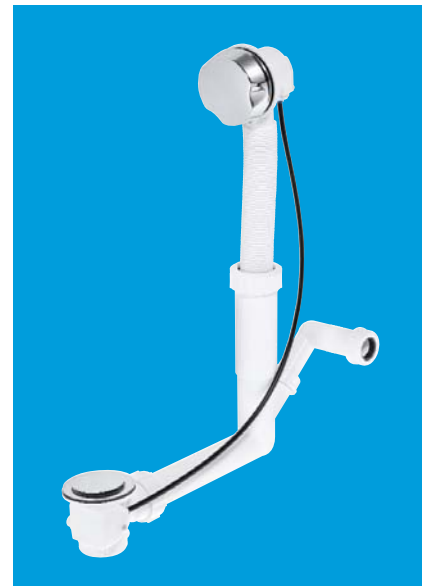

1 1/2" x 70mm CP Stainless Steel Flange: CP Brass Control Knob and Mushroom Plug. Side inlet connection for 19/23mm condensate or condense drain

Code **PUBX-SP**

■ The CBWF70-CB and all Pop-Up Bath Wastes have 34mm Ø Overflow Tubes