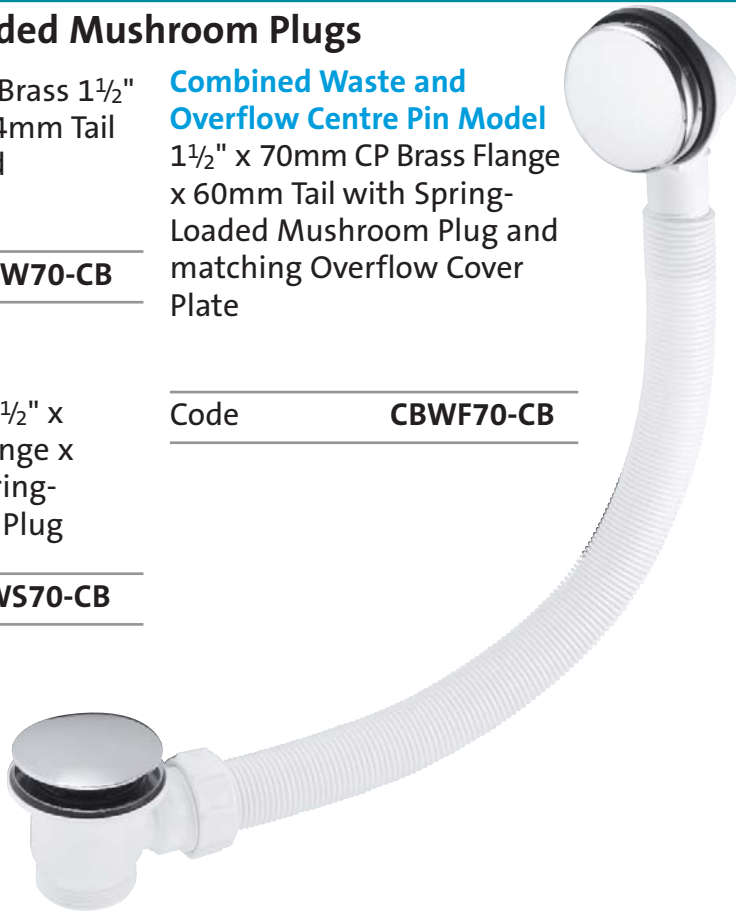

Bath Wastes with Spring-Loaded Mushroom Plugs

Backnut Model CP Brass 1 1/2" x 70mm Flange x 44mm Tail with Spring-Loaded Mushroom Plug

Code **CBW70-CB**

Centre Pin Model 1 1/2" x 70mm CP Brass Flange x 60mm Tail with Spring-Loaded Mushroom Plug

Code **CWS70-CB**

Combined Waste and Overflow Centre Pin Model 1 1/2" x 70mm CP Brass Flange x 60mm Tail with Spring-Loaded Mushroom Plug and matching Overflow Cover Plate

Code **CBWF70-CB**

Pop-Up Bath Wastes and Overflows, Centre Pin Models - Stainless Steel Flange